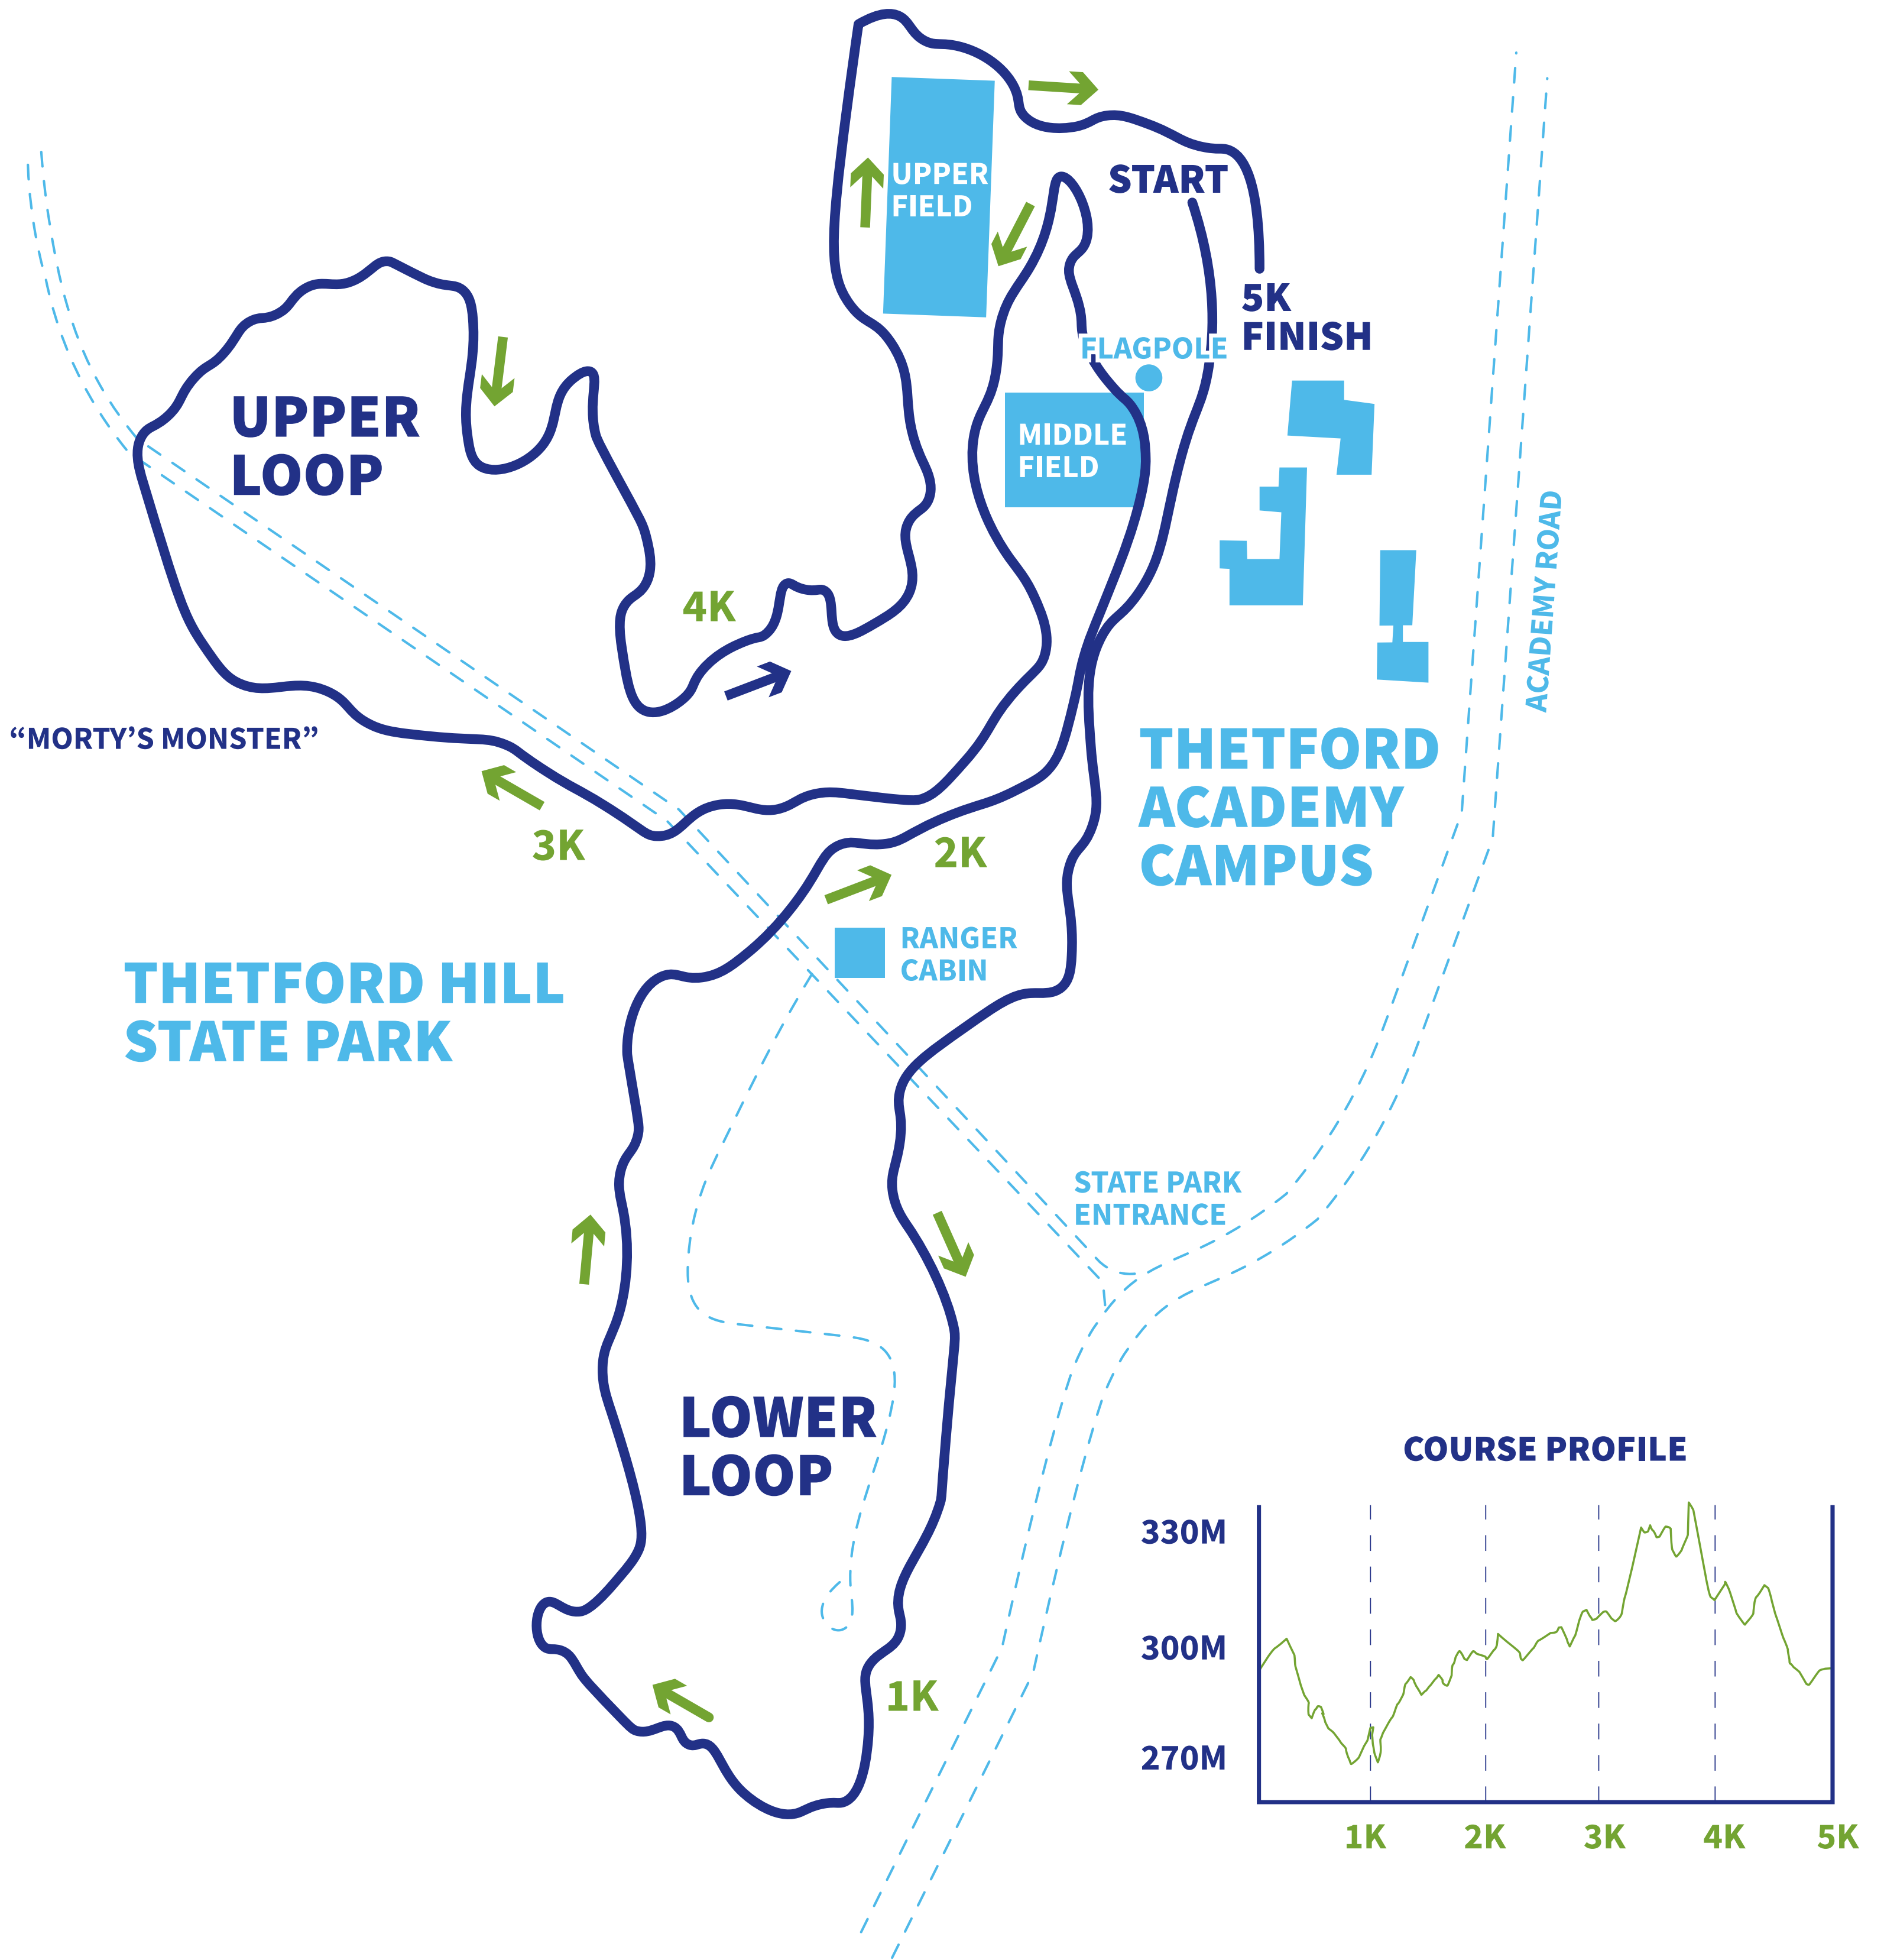

DAN GROSSMAN WOODS TRAIL COURSE MAP

Thetford
ACADEMY